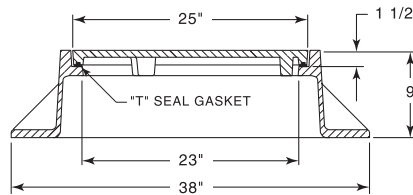

**R-1760-1**  
**Manhole Frame,  
 Solid Gasketed Lid**

Heavy Duty

**R-1760-A**  
**Manhole Frame,  
 Solid Gasketed Lid**

Heavy Duty

**R-1761**  
**Manhole Frame, Solid Lid**

Heavy Duty

Available Grate: R-2112

**R-1762**  
**Manhole Frame, Solid Lid**

Heavy Duty

Available Grate: R-2435  
 (see Inlet Frames & Grates. R-2000 Series table)