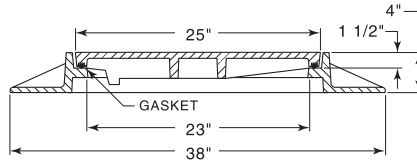

**R-1760-1**  
**Manhole Frame,  
 Solid Gasketed Lid**

Heavy Duty

**R-1760-A**  
**Manhole Frame,  
 Solid Gasketed Lid**

Heavy Duty

**R-1761**  
**Manhole Frame, Solid Lid**

Heavy Duty

Available Grate: R-2112

**R-1762**  
**Manhole Frame, Solid Lid**

Heavy Duty

Available Grate: R-2435  
 (see Inlet Frames & Grates. R-2000 Series table)