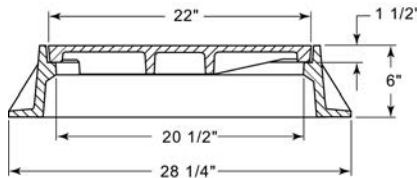

**R-1760-1**  
**Manhole Frame,  
 Solid Gasketed Lid**

Heavy Duty

**R-1760-A**  
**Manhole Frame,  
 Solid Gasketed Lid**

Heavy Duty

**R-1761**  
**Manhole Frame, Solid Lid**

Heavy Duty

Available Grate: R-2112

**R-1762**  
**Manhole Frame, Solid Lid**

Heavy Duty

Available Grate: R-2435  
 (see Inlet Frames & Grates. R-2000 Series table)