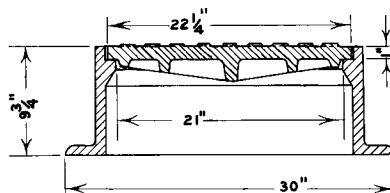

**R-1760-1**  
**Manhole Frame,  
 Solid Gasketed Lid**

Heavy Duty

**R-1760-A**  
**Manhole Frame,  
 Solid Gasketed Lid**

Heavy Duty

**R-1761**  
**Manhole Frame, Solid Lid**

Heavy Duty

Available Grate: R-2112

**R-1762**  
**Manhole Frame, Solid Lid**

Heavy Duty

Available Grate: R-2435  
 (see Inlet Frames & Grates. R-2000 Series table)