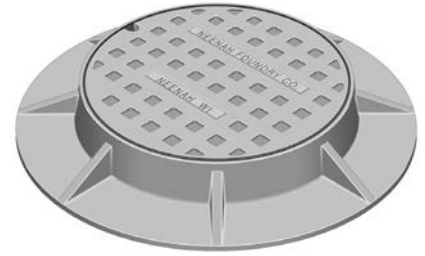

**R-1760-1**  
**Manhole Frame,  
 Solid Gasketed Lid**

Heavy Duty

**R-1760-A**  
**Manhole Frame,  
 Solid Gasketed Lid**

Heavy Duty

**R-1761**  
**Manhole Frame, Solid Lid**

Heavy Duty

Available Grate: R-2112

**R-1762**  
**Manhole Frame, Solid Lid**

Heavy Duty

Available Grate: R-2435  
 (see Inlet Frames & Grates. R-2000 Series table)